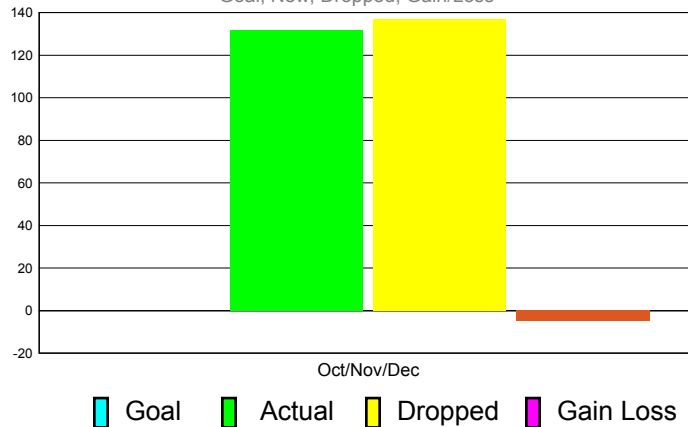

Membership Results 2011-2012

Goal, New, Dropped, Gain/Loss